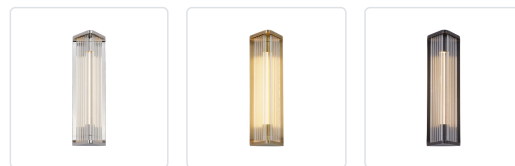

SABRE WV339112

FIXTURE DIMENSIONS	W4-3/8" x H14-1/8" x E3-7/8"
LIGHT SOURCE	LED with DC Driver
WATTAGE	6W
TOTAL LUMENS	480lm
DELIVERED LUMENS	PNCR-325lm; UBCR-237lm; VBCR-287lm;
VOLTAGE	120V
COLOR TEMPERATURE	2700K
CRI (RA)	90CRI
DIMMABLE	Yes, TRIAC or ELV Dimmer (Not Included)
GLASS DETAILS	Clear Glass
MATERIAL	Aluminum; Glass; Iron;
INSTALL OPTIONS	All Orientation; Wall;
ADA COMPLIANT	YES
ILLUMINATION DIRECTION	Omni-directional
LOCATION	Damp
CEC TITLE 24 JA8	Yes, JA8-2022
PAINT FINISH	PN01; UB01; VB01;

[D - Diameter, L - Length, W - Width, H - Height, E - Extension]

AVAILABLE FINISHES:

WV339112PNCR

Polished
Nickel/Ribbed
Glass

WV339112VBCR

Ribbed
Glass/Vintage
Brass

WV339112UBCR

Ribbed
Glass/Urban
Bronze